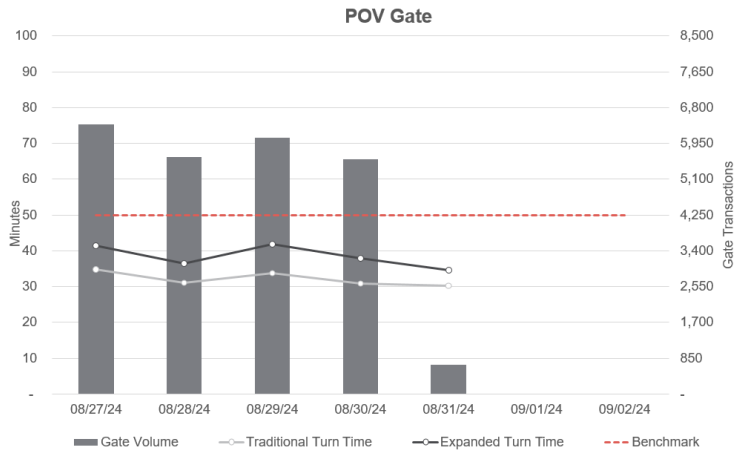

UPDATED HOURS

Effective July 20, 2024

- VIG** **Virginia International Gateway**
M-F: 0500-1800
SA: 0700-1100
SU: Closed
- NIT** **Norfolk International Terminals**
M-F: 0600-1700
SA: Closed
SU: Closed
- PPCY** **Pinnars Point Container Yard**
M-F: 0500-1830
SA: 0700-1130
SU: Closed

PERFORMANCE OVERVIEW

Metrics are last 7-day averages

GATE OVERVIEW

Daily operations metrics

RAIL OVERVIEW

Daily operations metrics