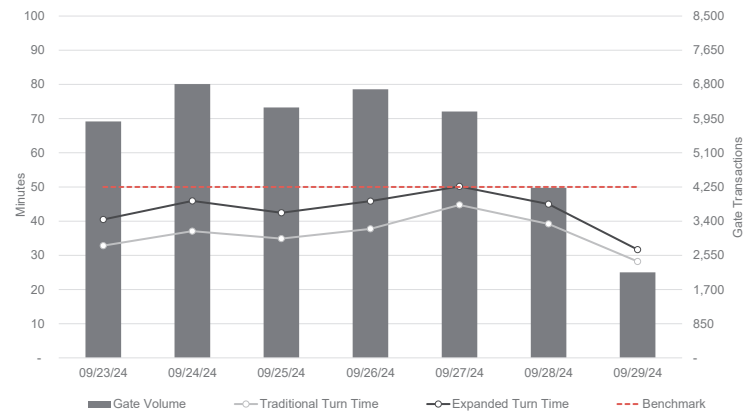

UPDATED HOURS

Effective October 1, 2024

Visit the following [link](#) for updates on the potential work stoppage.

PERFORMANCE OVERVIEW

Metrics are last 7-day averages

GATE OVERVIEW

Daily operations metrics

RAIL OVERVIEW