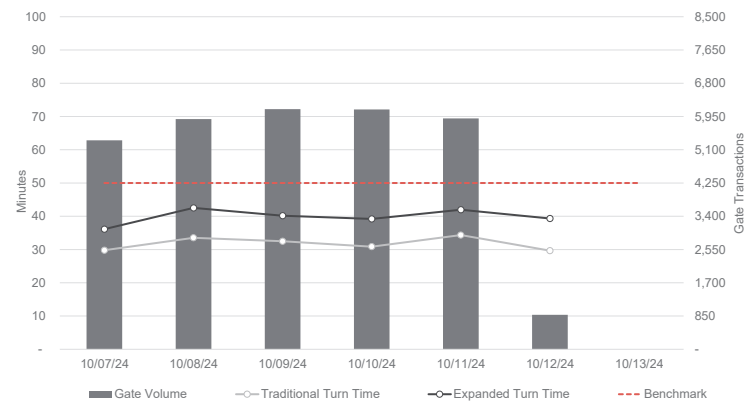

GATE OVERVIEW

Daily operations metrics