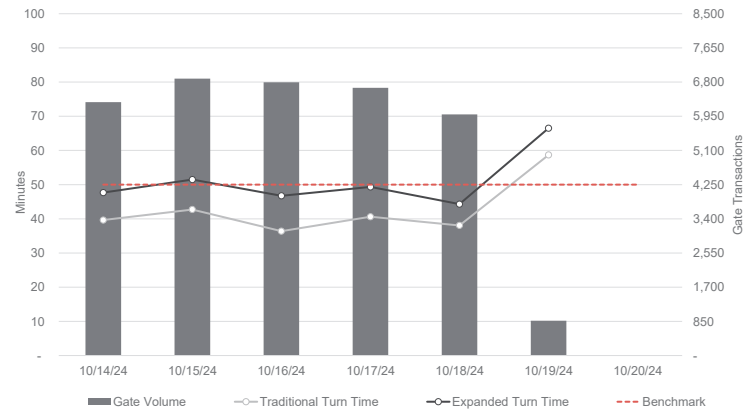

PERFORMANCE OVERVIEW

Metrics are last 7-day averages

GATE OVERVIEW

Daily operations metrics

RAIL OVERVIEW

Daily operations metrics