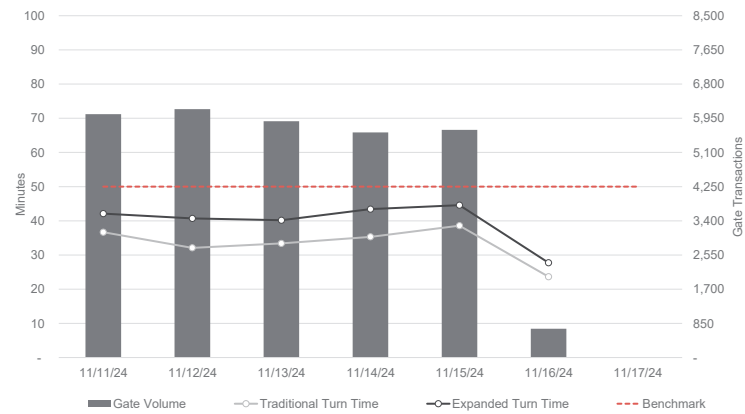

PERFORMANCE OVERVIEW

Metrics are last 7-day averages

GATE OVERVIEW

Daily operations metrics

RAIL OVERVIEW

Daily operations metrics