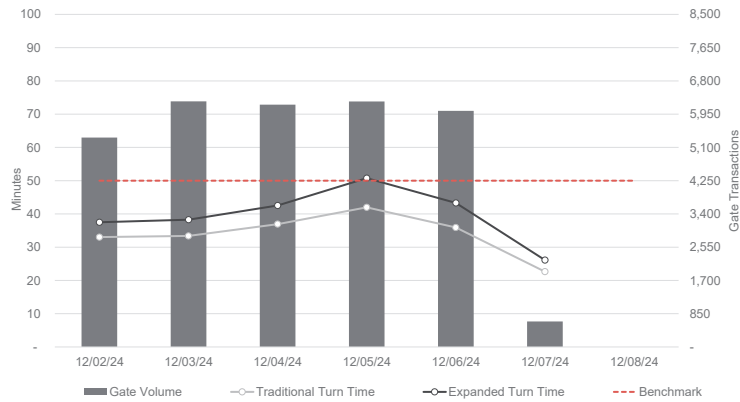

GATE OVERVIEW

Daily operations metrics