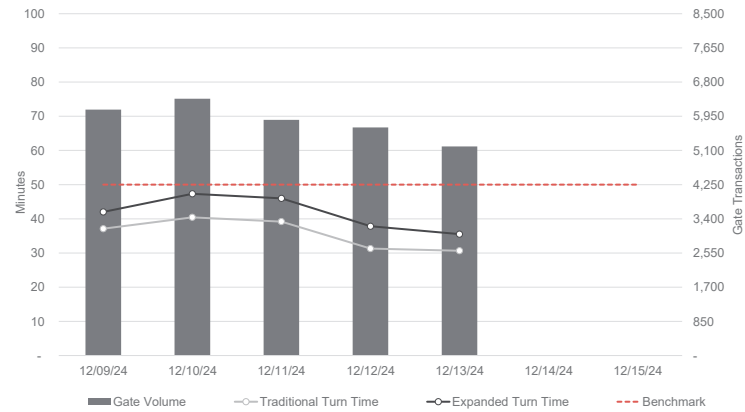

GATE OVERVIEW

Daily operations metrics