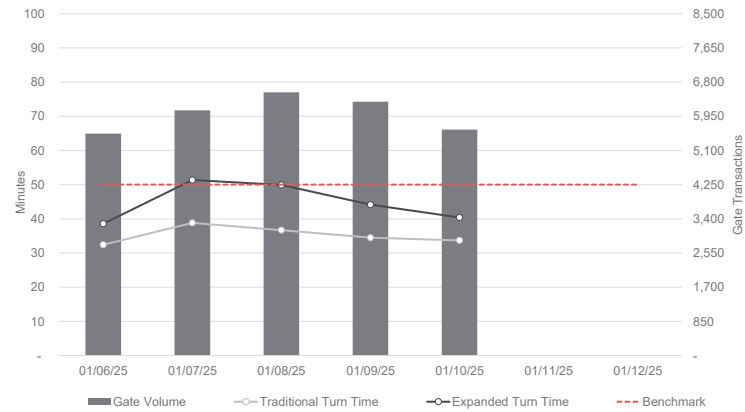

PERFORMANCE OVERVIEW

Metrics are last 7-day averages

GATE OVERVIEW

Daily operations metrics

RAIL OVERVIEW

Daily operations metrics