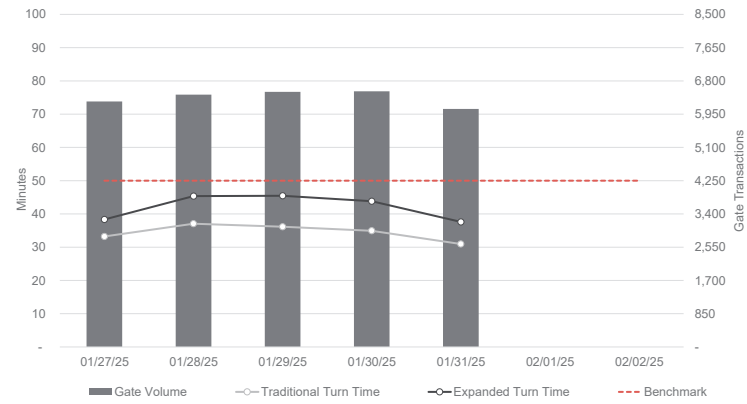

PERFORMANCE OVERVIEW

Metrics are last 7-day averages

GATE OVERVIEW

Daily operations metrics

RAIL OVERVIEW

Daily operations metrics