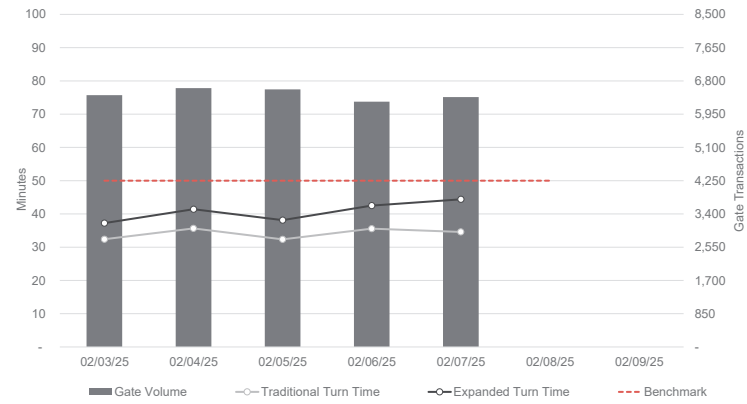

UPDATED HOURS

Effective Jan. 27, 2025

- VIG** **Virginia International Gateway**
M-F: 0500-1700
SA: Closed
SU: Closed
- NIT** **Norfolk International Terminals**
M-F: 0500-1700
SA: Closed
SU: Closed
- PPCY** **Pinners Point Container Yard**
M-F: 0500-1730
SA: Closed
SU: Closed

PERFORMANCE OVERVIEW

Metrics are last 7-day averages

GATE OVERVIEW

Daily operations metrics

RAIL OVERVIEW

Daily operations metrics