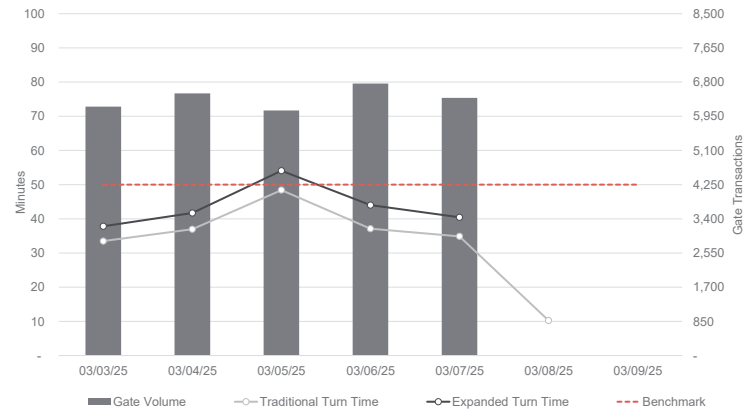

PERFORMANCE OVERVIEW

Metrics are last 7-day averages

GATE OVERVIEW

Daily operations metrics

RAIL OVERVIEW

Daily operations metrics