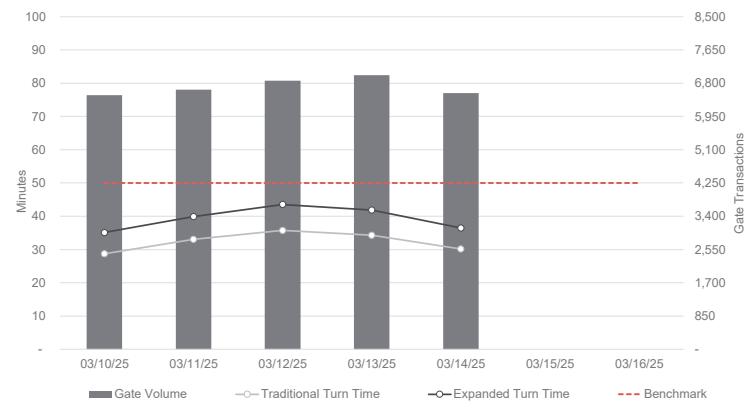

GATE OVERVIEW

Daily operations metrics