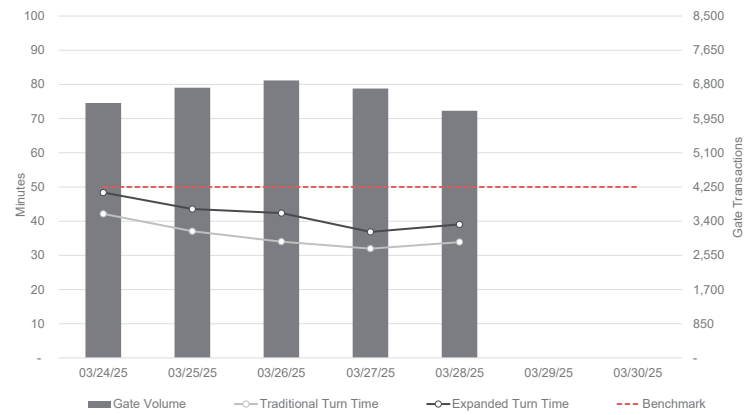

PERFORMANCE OVERVIEW

Metrics are last 7-day averages

GATE OVERVIEW

Daily operations metrics

RAIL OVERVIEW

Daily operations metrics