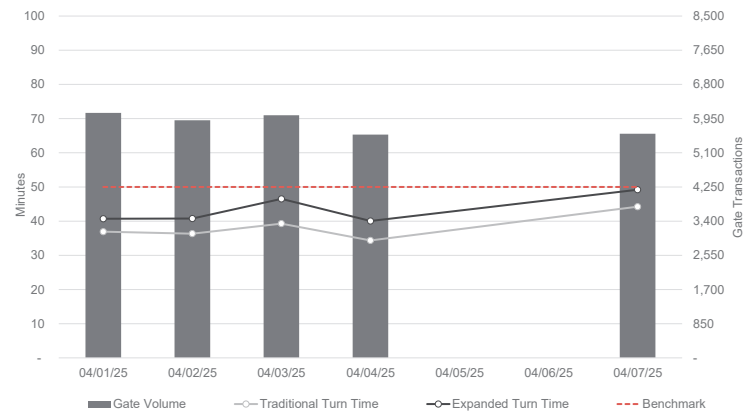

PERFORMANCE OVERVIEW

Metrics are last 7-day averages

GATE OVERVIEW

Daily operations metrics

RAIL OVERVIEW

Daily operations metrics